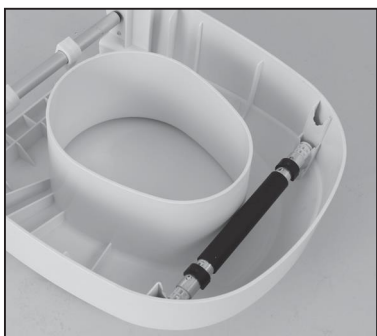

Raised Toilet Seat with Armrests

Raised Toilet Seat with Armrests

Fig. 1

Fig. 2

Fig. 3

Fig. 4a

Fig. 4b

Fig. 5a

Fig. 5b

Fig. 6

Fig. 7a

Fig. 7b

Fig. 8

Fig. 9

Dimensions	
Seat Width	380mm
Seat Depth	430mm
Weight	3.8KG
SWL	136KG